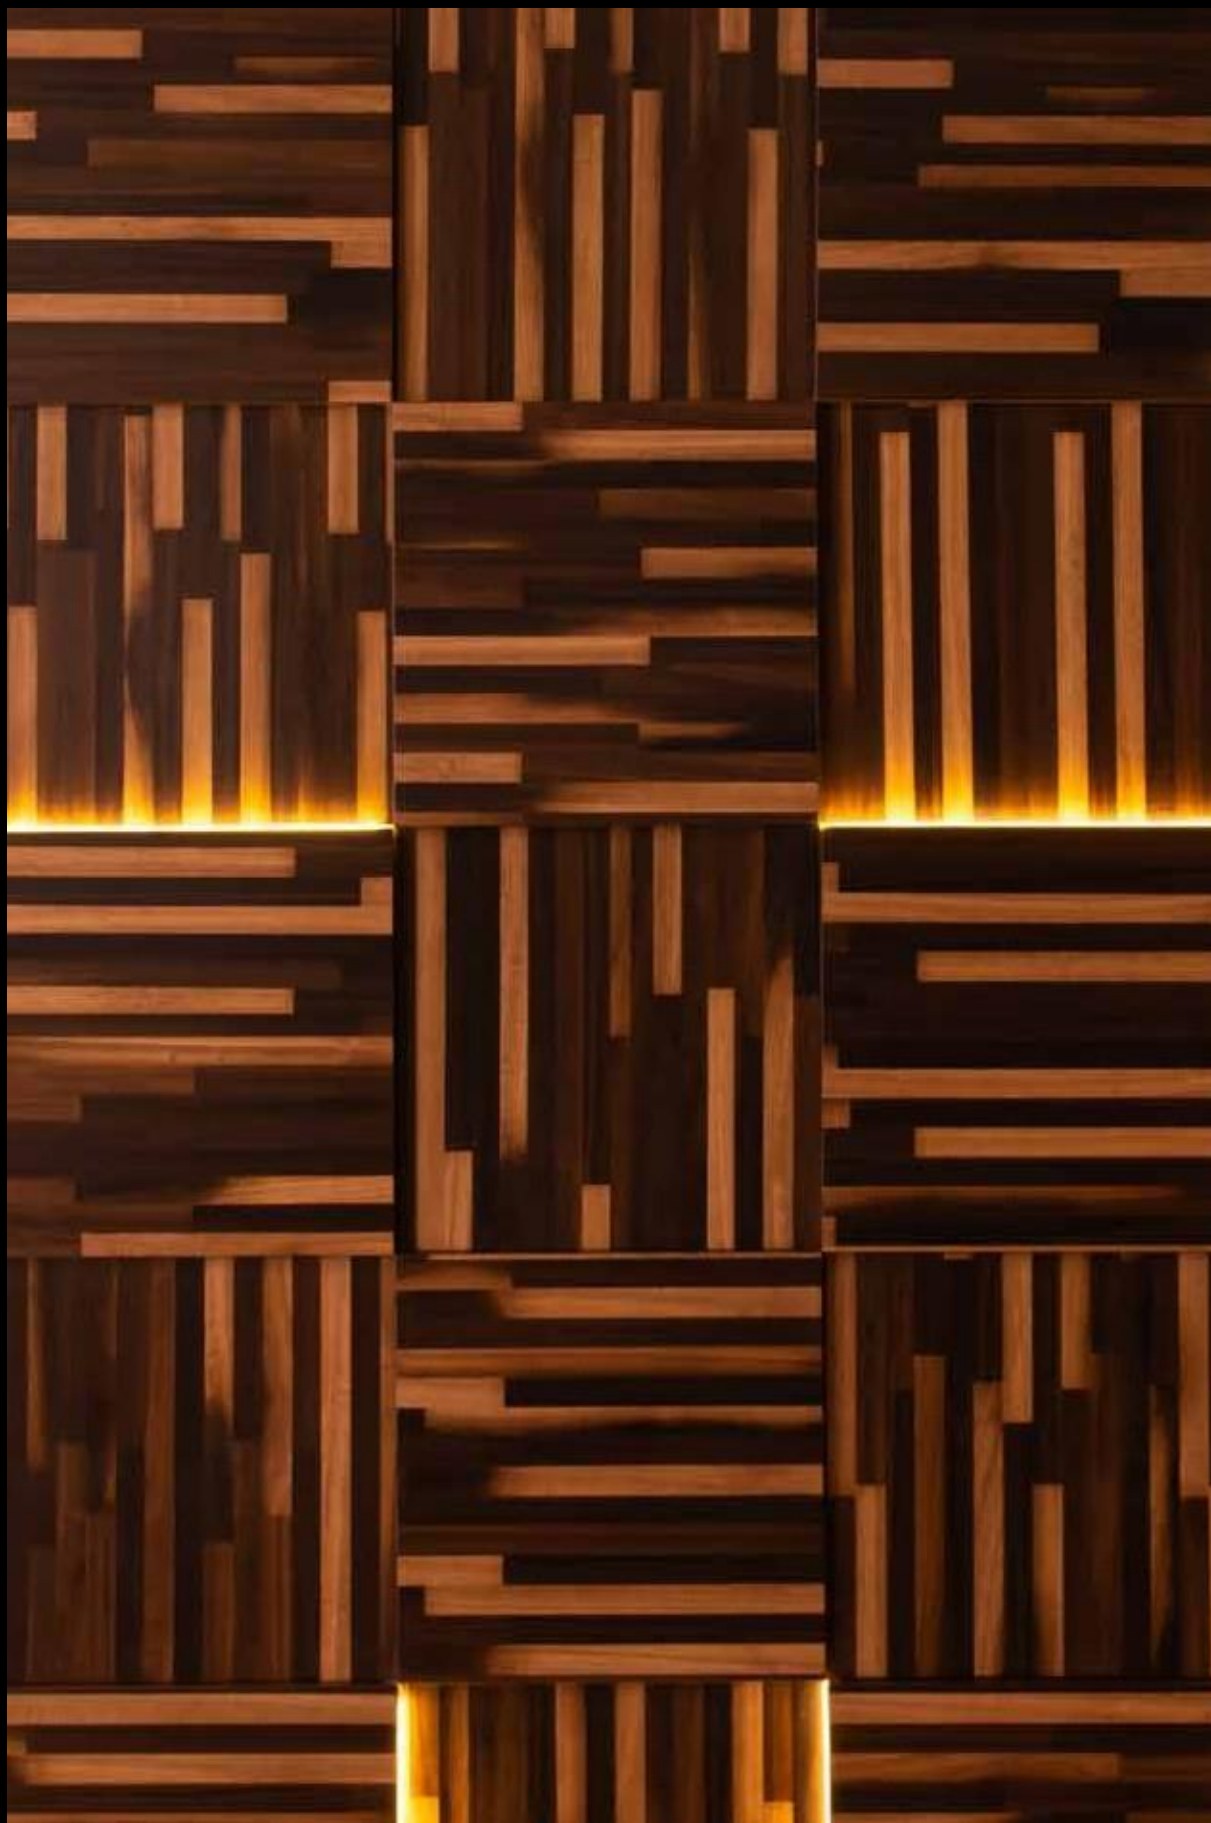

BLEND

BARNWOOD WITH LEDLIGHTS

GREEK BLUE

MOUNTAIN GREEN

EMERALD GREEN

SUNSHINE YELLOW

WOVEN VENEER

VENEERED WALLPANEL

 Available in
600x600 mm &
400 x 400 mm

 Minimum quantity
- 1set of 8ft by 4ft

 Factory pre-finished
wall panels

 Hassle free installation
in 3-4 hours

 Decorative
wallpanel in EDHMR
12 mm thickness

 Available in Italian
PU Matte & PU Gloss
polish